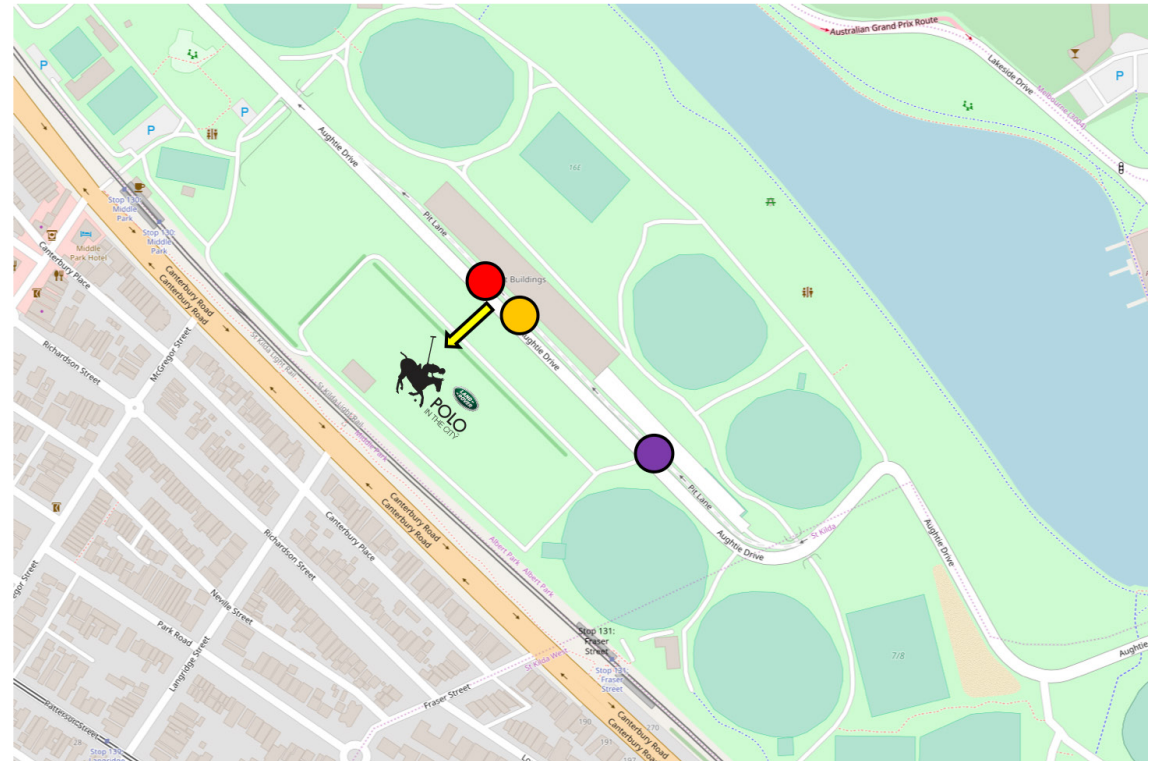

LAND ROVER POLO IN THE CITY MELBOURNE

MAP, DIRECTIONS & PARKING

VENUE

Albert Park, Aughtie Drive, Melbourne, VIC
Opposite Grand Prix Pit Lane

DROP OFF

Taxis and vehicles can drive directly up to the vehicle drop off zone on on Aughtie Drive within Albert Park.

PARKING

Metered parking is available on Aughtie Drive however this is limited, and is not exclusive to the Land Rover Polo in the City event.

Light rail "Middle Park" station is located next to the Polo site.

KEY

-  Truck Access
-  Pedestrians
-  Shuttle Bus Pick Up
-  Taxi & Uber