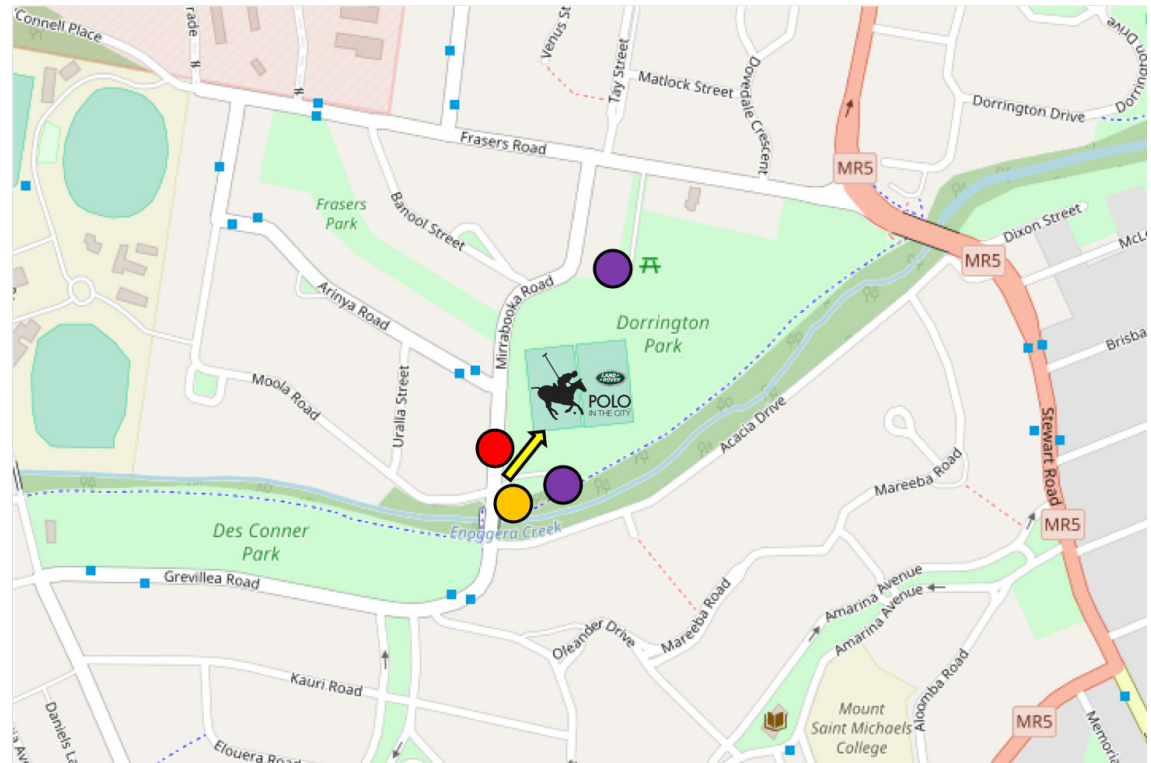

## MAP, DIRECTIONS & PARKING

### VENUE

Dorrington Park, Ashgrove, QLD  
Mirrabooka Road

### DROP OFF

Taxis and vehicles can drive directly up to the vehicle drop off zone on Mirrabooka Road.

### KEY

-  Truck Access
-  Pedestrians
-  Shuttle Bus Pick Up
-  Taxi & Uber