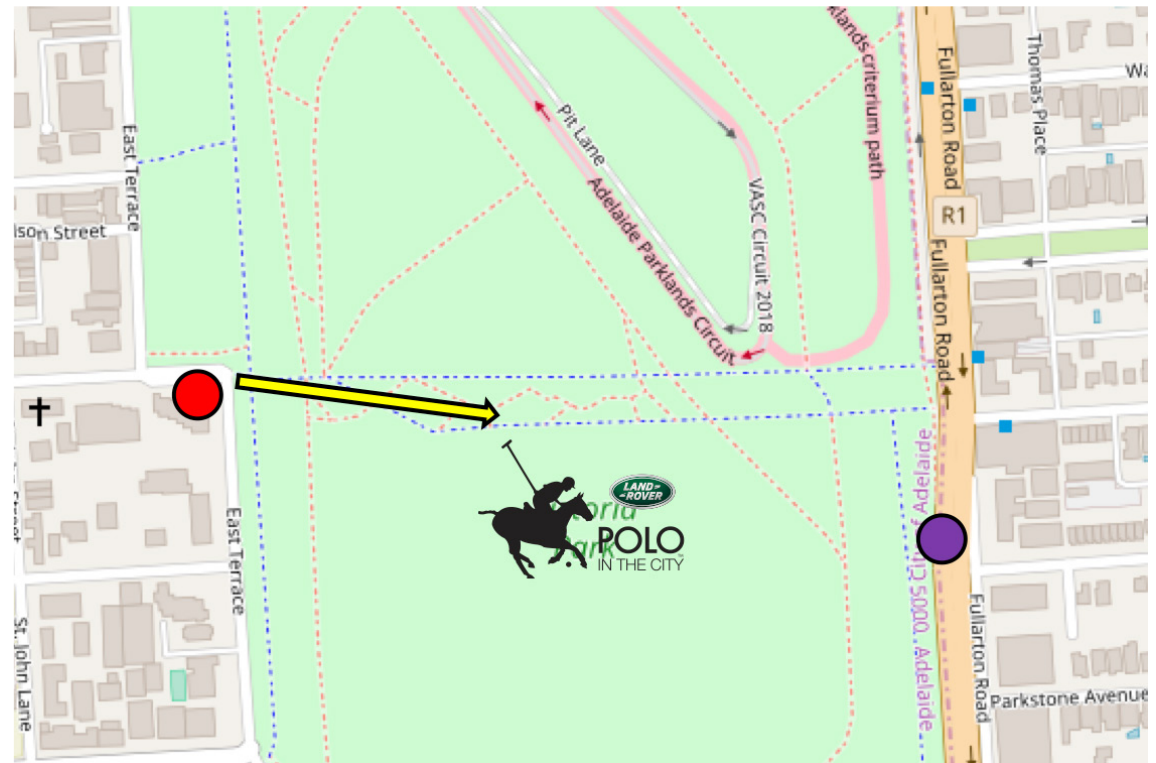

LAND ROVER POLO IN THE CITY

ADELAIDE

MAP, DIRECTIONS & PARKING

VENUE

Victoria Park, Adelaide, SA
Main gate entrance off East Terrace

DROP OFF

Taxis and vehicles can drive directly up to the vehicle drop off zone at the Main Gate Entrance off East Terrace or on Fullarton Road.

PARKING

Parking is available along Fullarton Road and in the surrounding streets. Entrance to the event is from the North Western corner only. Please be mindful of local residents when you are at the event and parking.

KEY

-  Truck Access
-  Pedestrians
-  Taxi & Uber