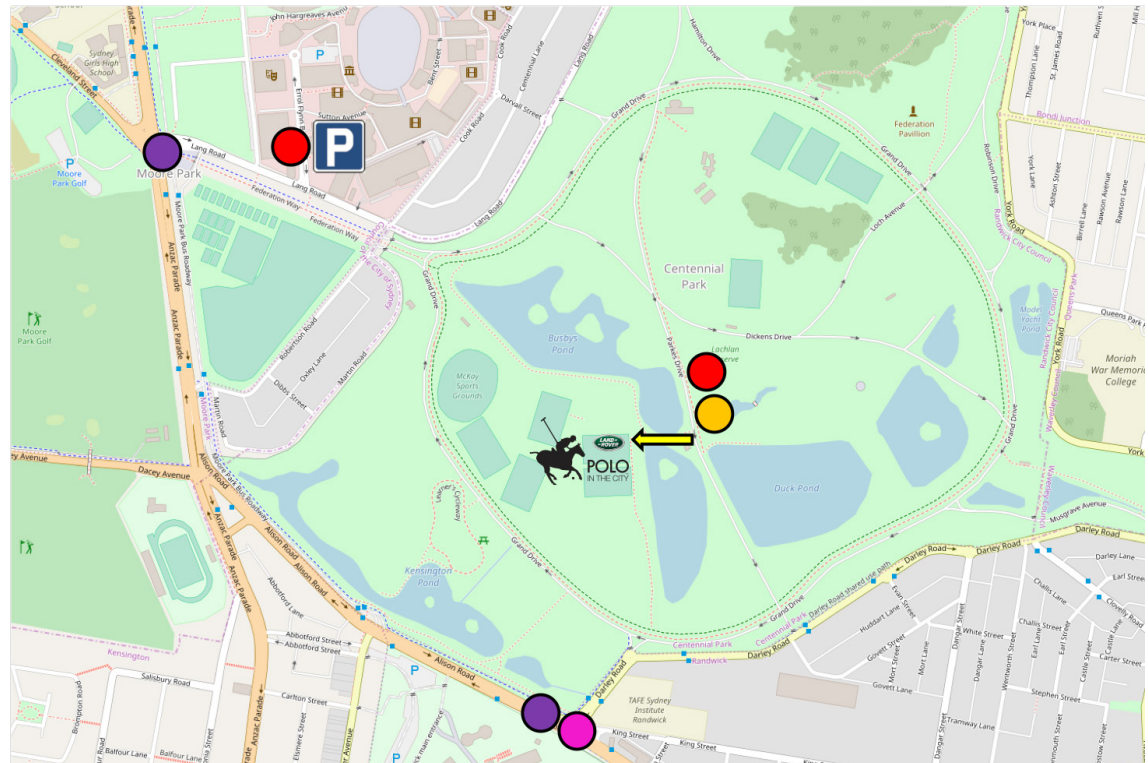

## MAP, DIRECTIONS & PARKING

### DROP OFF

Taxis and vehicles can drive directly up to the vehicle drop off zone on Parkes Drive within Centennial Park. Please note that due to attendance numbers, there may be a delay on the day in accessing the drop off zone.

### PARKING

Parking is available on Parkes Drive however it is limited, and is not exclusive to the Land Rover Polo in the City event.

### KEY

-  Truck Access
-  Semi-Trailer Access
-  Pedestrians
-  Parking Station
-  Shuttle Bus Pick Up
-  Taxi & Uber