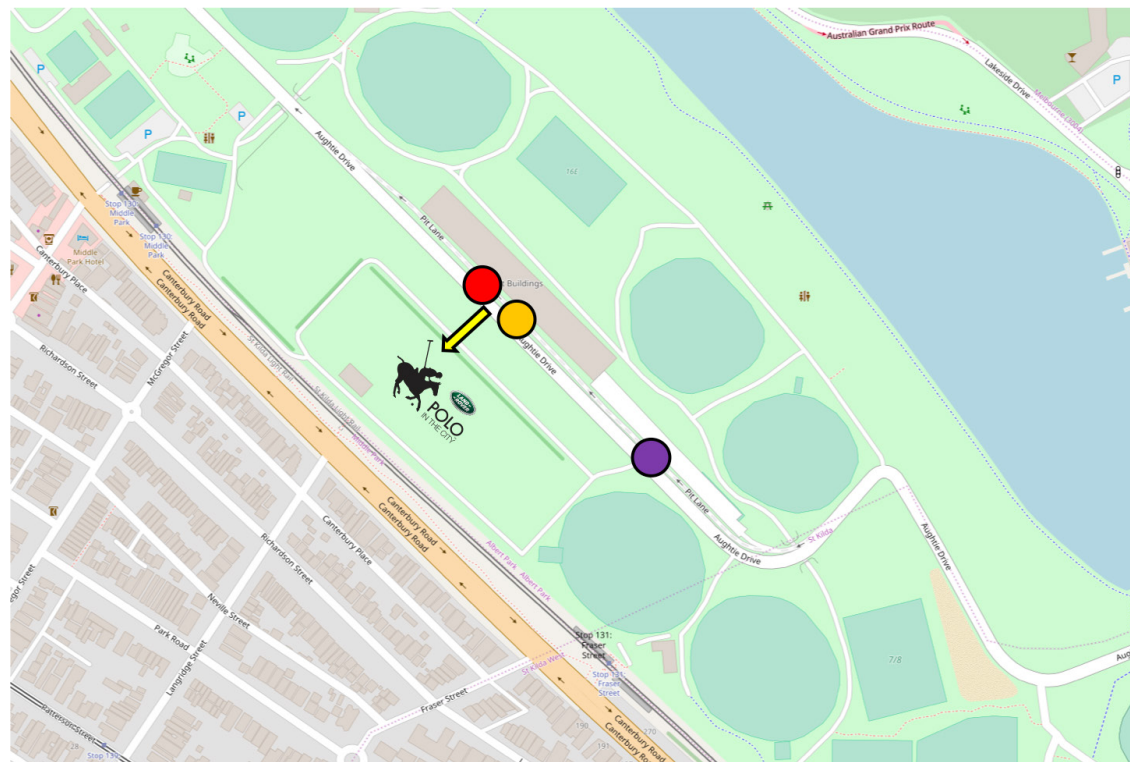

LAND ROVER POLO IN THE CITY

MELBOURNE

MAP, DIRECTIONS & PARKING

VENUE

Albert Park, Aughtie Drive, Melbourne, VIC
Opposite Grand Prix Pit Lane

DROP OFF

Taxis and vehicles can drive directly up to the vehicle drop off zone on on Aughtie Drive within Albert Park.

PARKING

Metered parking is available on Aughtie Drive however this is limited, and is not exclusive to the Land Rover Polo in the City event.

Light rail "Middle Park" station is located next to the Polo site.

KEY

-  Truck Access
-  Pedestrians
-  Shuttle Bus Pick Up
-  Taxi & Uber