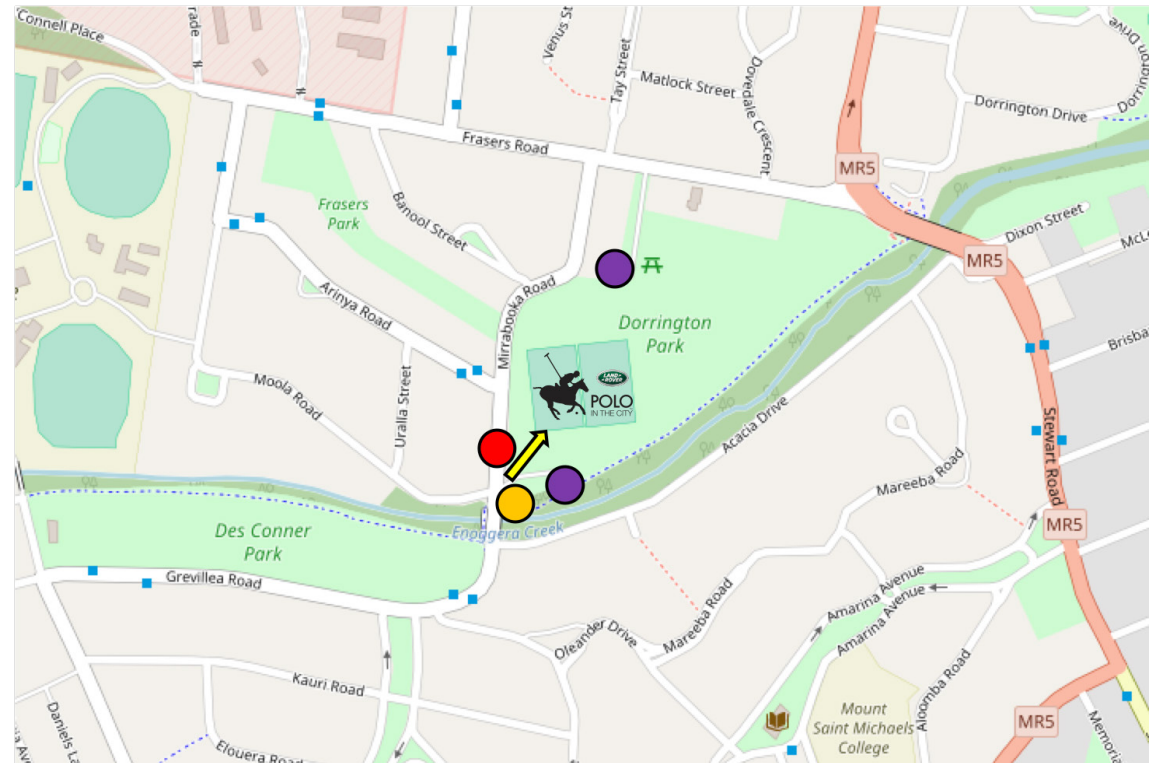

LAND ROVER POLO IN THE CITY

BRISBANE

MAP, DIRECTIONS & PARKING

VENUE

Dorrington Park, Ashgrove, QLD
Mirrabooka Road

DROP OFF

Taxis and vehicles can drive directly up to the vehicle drop off zone on Mirrabooka Road.

PARKING

Parking is available in the surrounding streets however this is limited, and is not exclusive to the Land Rover Polo in the City event. Please be mindful of local residents when you are at the event and parking.

KEY

-  Truck Access
-  Pedestrians
-  Shuttle Bus Pick Up
-  Taxi & Uber